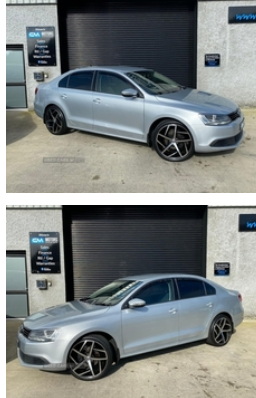

105-107 Melmount Road Sion Mills, Sion Mills, BT82 9PY

Volkswagen Jetta 1.6 TDI CR Bluemotion Tech S 4dr | Feb 2013

****RESERVED****

£5,425

Miles: 135176
Fuel Type: Diesel
Transmission: Manual
Colour: Silver
Engine Size: 1598
CO2 Emission: 109
Tax Band: B (£20 p/a)
Body Style: Saloon
Insurance: 12E
group:
Reg: FR62BFV

Vehicle Features

'Lights On' warning buzzer, 3 point height adj front seatbelts + pretensioners, 3 rear 3 point seatbelts, 3 rear headrests, ABS, Alarm with interior protection, ASR traction control, Automatic boot opening, Body colour door handles, Body colour door mirrors with integral indicators, Body coloured bumpers, Cardeol cloth upholstery, Chrome-plated gear knob surround, Chrome-plated handbrake button, Daytime running lights, Diesel particulate filter, Driver/Front Passenger airbags, Driver/front passenger seat height adjustment, Driver/Passenger whiplash optimised head restraints, Dust/pollen filters, Elec heated + adjust door mirrors, Electronic engine immobiliser, ESP, Exterior temperature gauge, Folding rear seat, Front and rear cup holders, Front and rear curtain airbags, Front and rear electric windows, Front door pocket bottle holders, Front reading lights, Front seat side impact airbags, HBA (Hydraulic Brake Assist), Heated rear window with timer, Height/reach adjust steering wheel, Interior light with delay, Isofix Preparation 2 Rear child seats, Lockable/illuminated air conditioned glovebox, Luggage compartment lighting, Matt chrome interior trim, Multifunction computer - Highline, Passenger airbag deactivate switch, Remote central locking with 2 remote folding keys, Remote fuel filler release, Service interval indicator, Speed sensitive power steering, Storage tray on dashboard, Sun visors, Warning buzzer and light for front seatbelts unfastened, Warning lights in all doors, White adjustable panel illumination