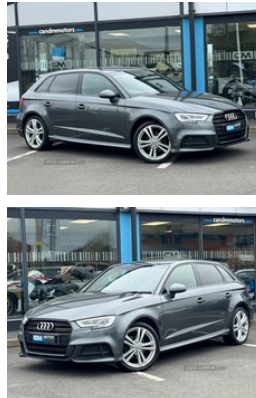

Audi A3 30 TDI 116 S Line 5dr | Sep 2019

£15,950

****DEPOSIT TAKEN****

Miles:	67337
Fuel Type:	Diesel
Transmission:	Manual
Colour:	Grey
Engine Size:	1598
CO2 Emission:	118
Body Style:	Hatchback
Insurance group:	20E
Reg:	AU69NFE

KEY FEATURES:

- *SAT NAV
- *REAR PARKING AID
- *BLACK EDITION STYLING
- *PRIVACY GLASS
- *SPEED LIMITER
- *LED DAYTIME RUNNING LIGHTS
- *LED HEADLIGHTS
- *VOICE CONTROL
- *ELECTRIC HANDBRAKE
- *FOLDING/HEATED DOOR MIRRORS
- *AUTO DIMMING REAR VIEW MIRROR
- *FRONT AND REAR ELECTRIC WINDOWS
- *AUTO START/STOP
- *FRONT ADJUSTABLE ARMREST
- *BLUETOOTH
- *BLUETOOTH AUDIO
- *DAB RADIO
- *USB/AUX INPUT
- *TRIP COMPUTER
- *MULTI-FUNCTION STEERING WHEEL